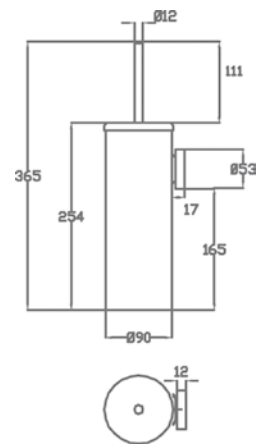

Toilet brush holder in frosted glass.

Cromo - Chrome

art. PT 12

Porta scopino in ottone.

Brass toilet brush holder.

Cromo - Chrome

Porta asciugamani cm. 60  
Bath towel rail cm 60

Porta asciugamani cm. 40  
Bath towel rail cm 40