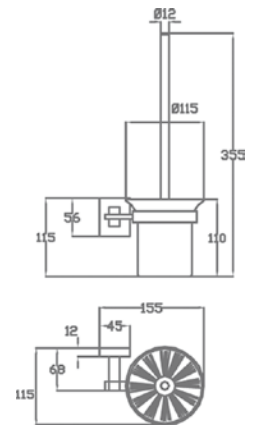

art. DR 11

Porta scopino in ottone.

Brass toilet brush holder.

Cromo - Chrome