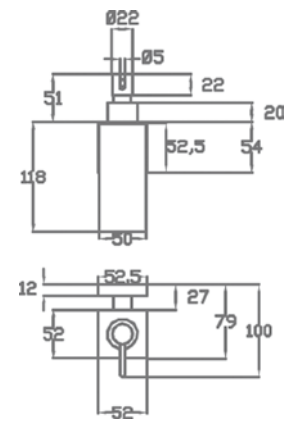

art. DR 09

Porta rotolo.

Toilet roll holder.

Cromo - Chrome