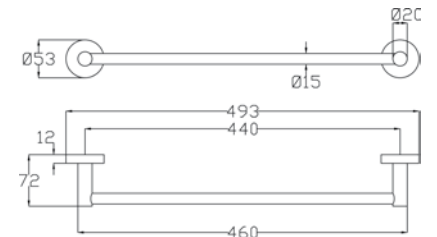

Brass toilet brush holder.

Cromo - Chrome

art. PT 01-45

Porta salvietta.  
Bath towel rail.

Cromo - Chrome

art. PT 01-60

Porta salvietta.  
Bath towel rail.

Cromo - Chrome