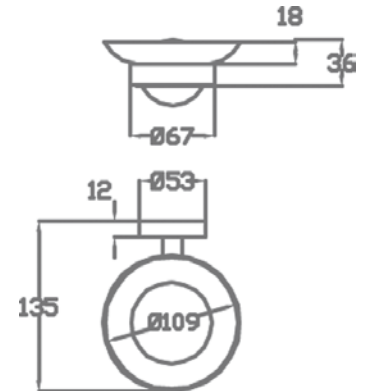

art. PT 06

Porta sapone.

Soap holder.

Cromo - Chrome

art. PT 07

Dispenser sapone liquido a muro.

Wall soap dispenser.

Cromo - Chrome