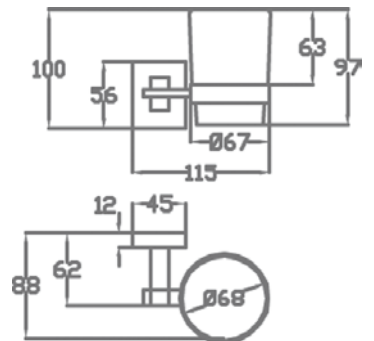

art. DR 05

Appendino per accappatoio.

Bath robe hook.

Cromo - Chrome

art. DR 06

Bicchiere porta spazzolino.

Glass for toothbrush.

Cromo - Chrome

art. DR 07

Porta sapone.

Soap holder.

Cromo - Chrome