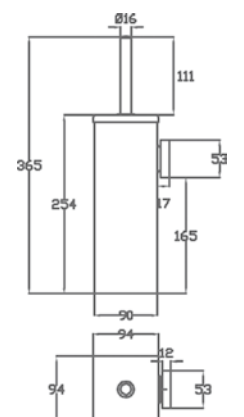

Brass toilet brush holder.

Cromo - Chrome

art. PT 01-45

Porta salvietta.  
Bath towel rail.

Cromo - Chrome

art. PT 01-60

Porta salvietta.  
Bath towel rail.

Cromo - Chrome