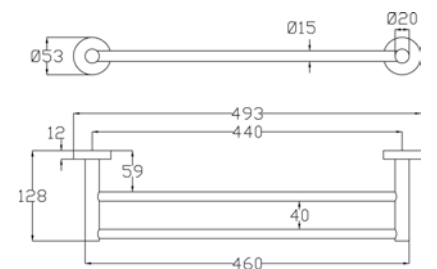

art. PT 02-45

Porta salvietta asta doppia.
Bath towel double rail.

Cromo - Chrome