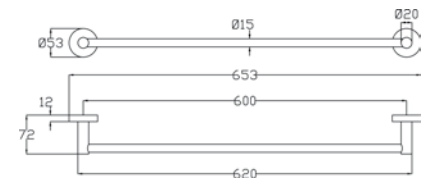

Brass toilet brush holder.

Cromo - Chrome

art. PT 01-45

Porta salvietta.  
Bath towel rail.

Cromo - Chrome

art. PT 01-60

Porta salvietta.  
Bath towel rail.

Cromo - Chrome