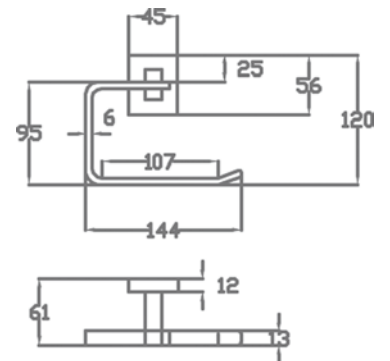

art. DR 10

Porta scopino in vetro satinato.

Toilet brush holder in frosted glass.

Cromo - Chrome