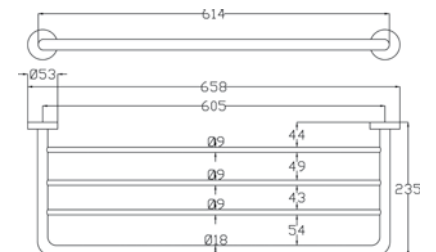

Toilet roll holder.

Cromo - Chrome

art. PT 10

Mensola porta salviette.

Towel rack.

Cromo - Chrome

art. PT 11

Porta scopino in vetro satinato.