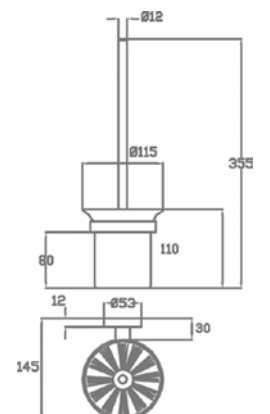

Toilet brush holder in frosted glass.

Cromo - Chrome

art. PT 12

Porta scopino in ottone.

Brass toilet brush holder.

Cromo - Chrome

Porta asciugamani cm. 60  
Bath towel rail cm 60

Porta asciugamani cm. 40  
Bath towel rail cm 40