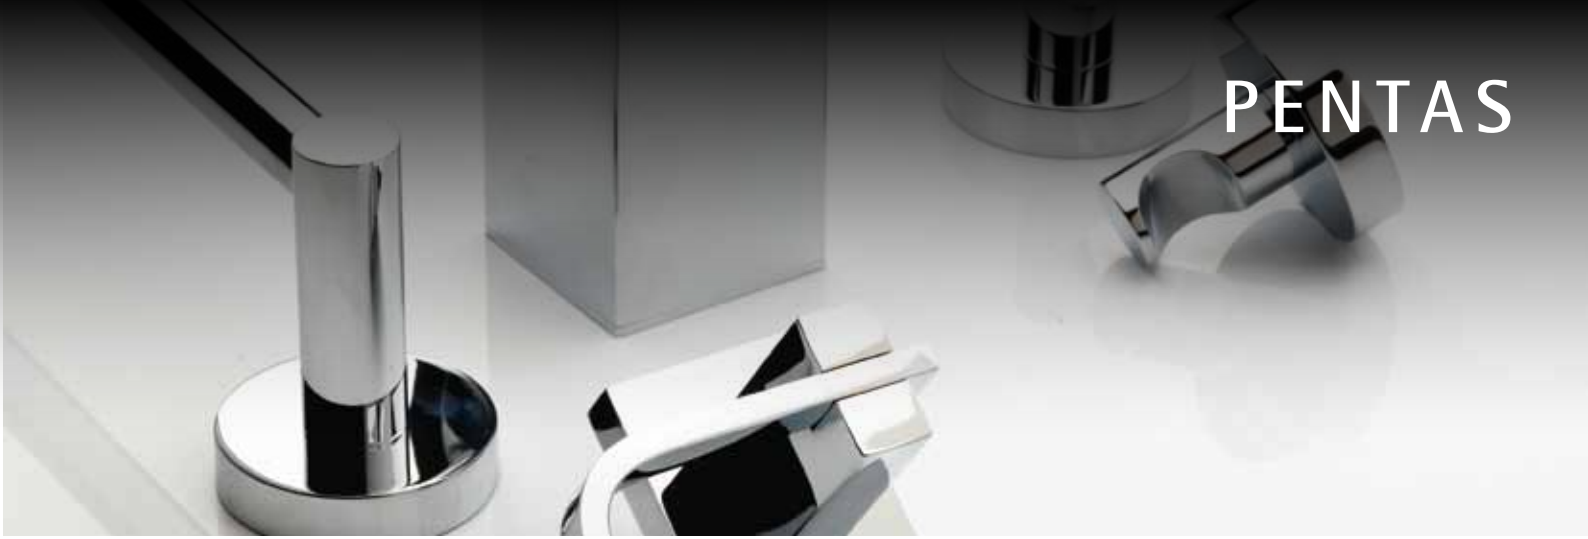

art. PT 01-45

Porta salvietta.
Bath towel rail.

Cromo - Chrome